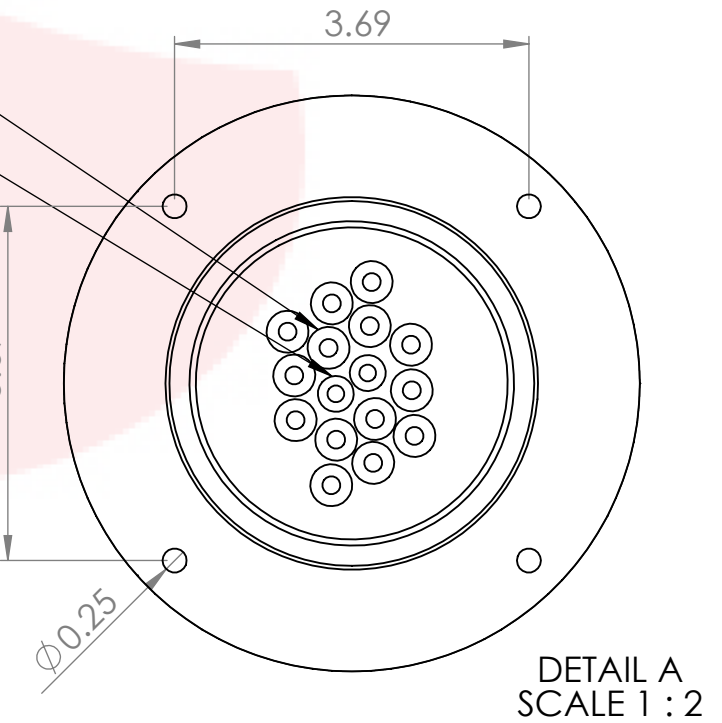

Isometric View
(For reference purpose only)

14 beer lines: 3/16" ID x 7/16" OD
2 recirculation lines: 3/8" OD ACR copper

304SS tube connected to CBS NSF Flexible Total Barrier Tubing to 15lbs of Restriction

Suggested Drip Tray:
2 x BB701330 - 30" x 7" BSS Drip Tray
2 x BB702430 - 30" x 7" BSS Spray Drip Tray

Name		Date		Title:	
Drawn by:	Canadian Beverage Supply Inc.	11/23/2022		4" 14 Tap Lions Gate Tower	
Approved by:		VP Sales		Part Number:	
Material:	304 SS	Finish:	Polished SS	BB102630-14SSCK	
Unless otherwise mentioned, dimensions are inches				Revision:	
SCALE: 1:7				SHEET 1 OF 1	