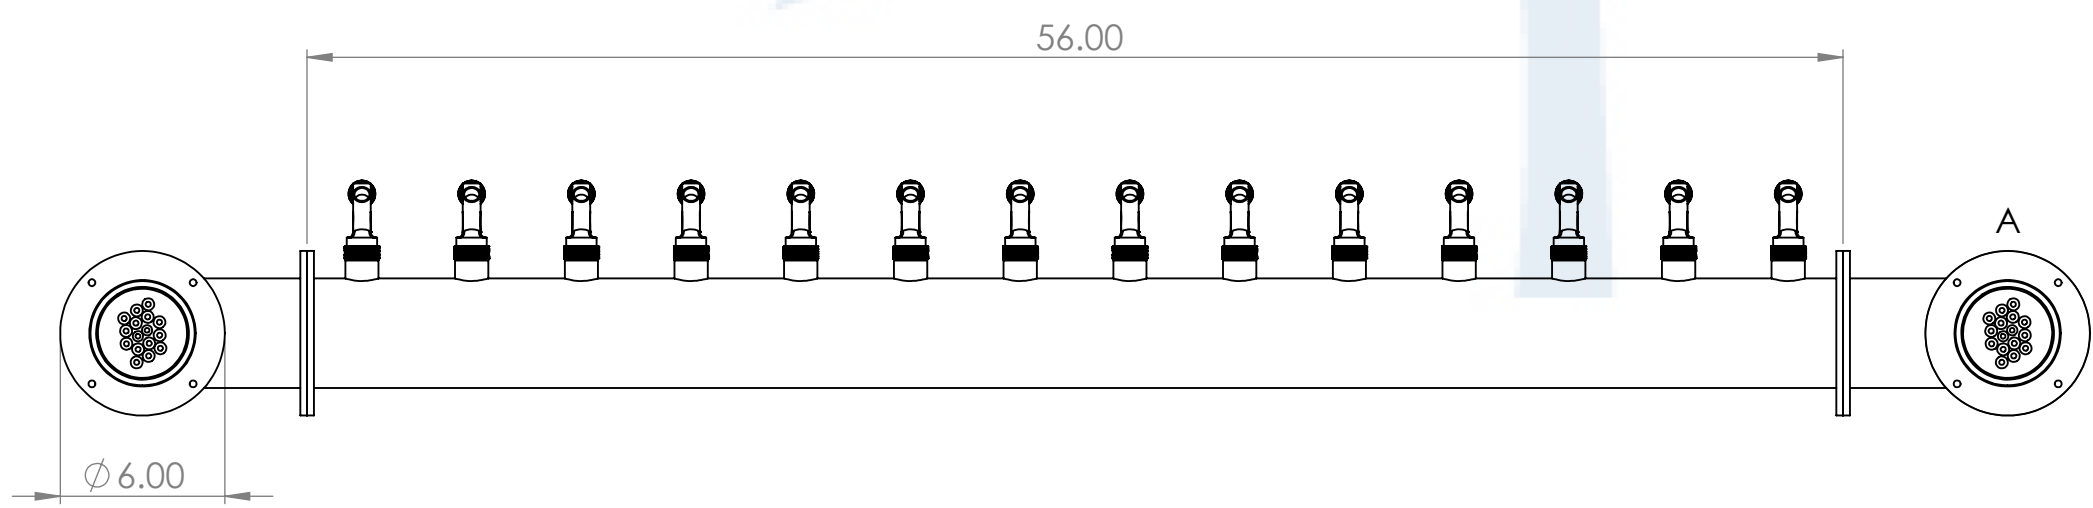

Isometric View
(For reference purpose only)

14 beer lines: 3/16" ID x 7/16" OD
2 recirculation lines: 3/8" OD ACR copper

304SS tube connected to CBS NSF Flexible Total Barrier Tubing to 15lbs of Restriction

Suggested Drip Tray:
2 x BB701330 - 30" x 7" BSS Drip Tray
2 x BB702430 - 30" x 7" BSS Spray Drip Tray

Name		Date		Title:	
Drawn by:	Canadian Beverage Supply Inc.	11/23/2022		4" 14 Tap Lions Gate Tower	
Approved by:		VP Sales		Part Number:	
Material:	304 SS	Finish:	Polished SS	BB102630-14SSCK	
Unless otherwise mentioned, dimensions are inches				Revision:	
SCALE: 1:7				SHEET 1 OF 1	