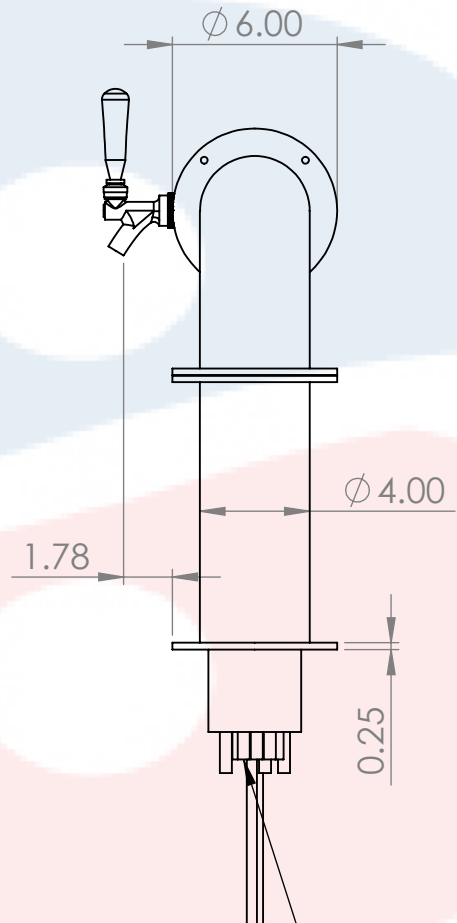

Isometric View
(For reference purpose only)

14 beer lines: 3/16" ID x 7/16" OD
2 recirculation lines: 3/8" OD ACR copper

304SS tube connected to CBS NSF Flexible Total Barrier Tubing to 15lbs of Restriction

Suggested Drip Tray:
2 x BB701330 - 30" x 7" BSS Drip Tray
2 x BB702430 - 30" x 7" BSS Spray Drip Tray

Name		Date		Title:	
Drawn by:	Canadian Beverage Supply Inc.	11/23/2022		4" 14 Tap Lions Gate Tower	
Approved by:		VP Sales		Part Number:	
Material:	304 SS	Finish:	Polished SS	BB102630-14SSCK	
Unless otherwise mentioned, dimensions are inches				Revision:	
SCALE: 1:7				SHEET 1 OF 1	