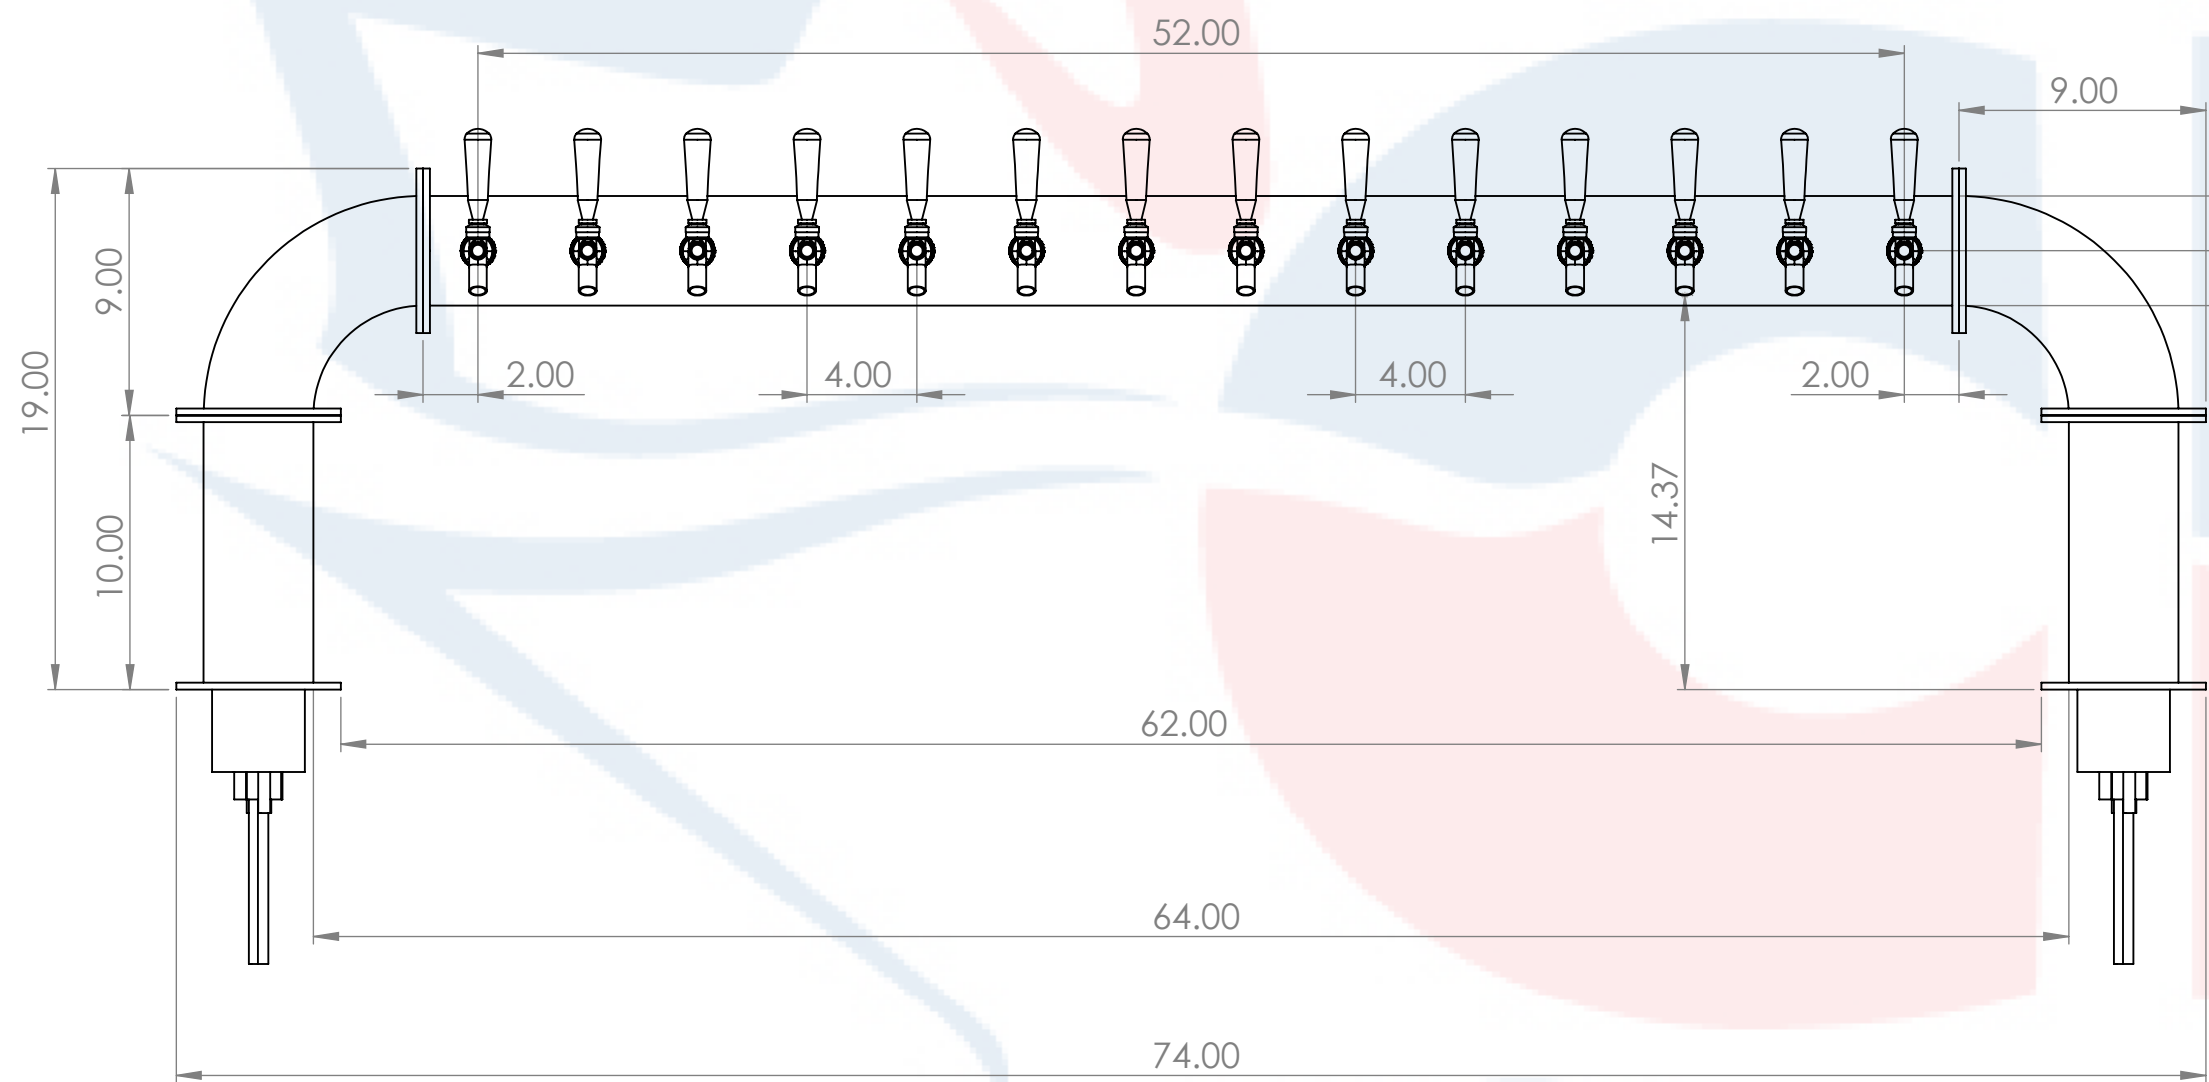

Isometric View
(For reference purpose only)

14 beer lines: 3/16" ID x 7/16" OD
2 recirculation lines: 3/8" OD ACR copper

304SS tube connected to CBS NSF Flexible Total Barrier Tubing to 15lbs of Restriction

Suggested Drip Tray:
2 x BB701330 - 30" x 7" BSS Drip Tray
2 x BB702430 - 30" x 7" BSS Spray Drip Tray

Name		Date		Title:	
Drawn by:	Canadian Beverage Supply Inc.	11/23/2022		4" 14 Tap Lions Gate Tower	
Approved by:		VP Sales		Part Number:	
Material:	304 SS	Finish:	Polished SS	BB102630-14SSCK	
Unless otherwise mentioned, dimensions are inches				Revision:	
SCALE: 1:7				SHEET 1 OF 1	